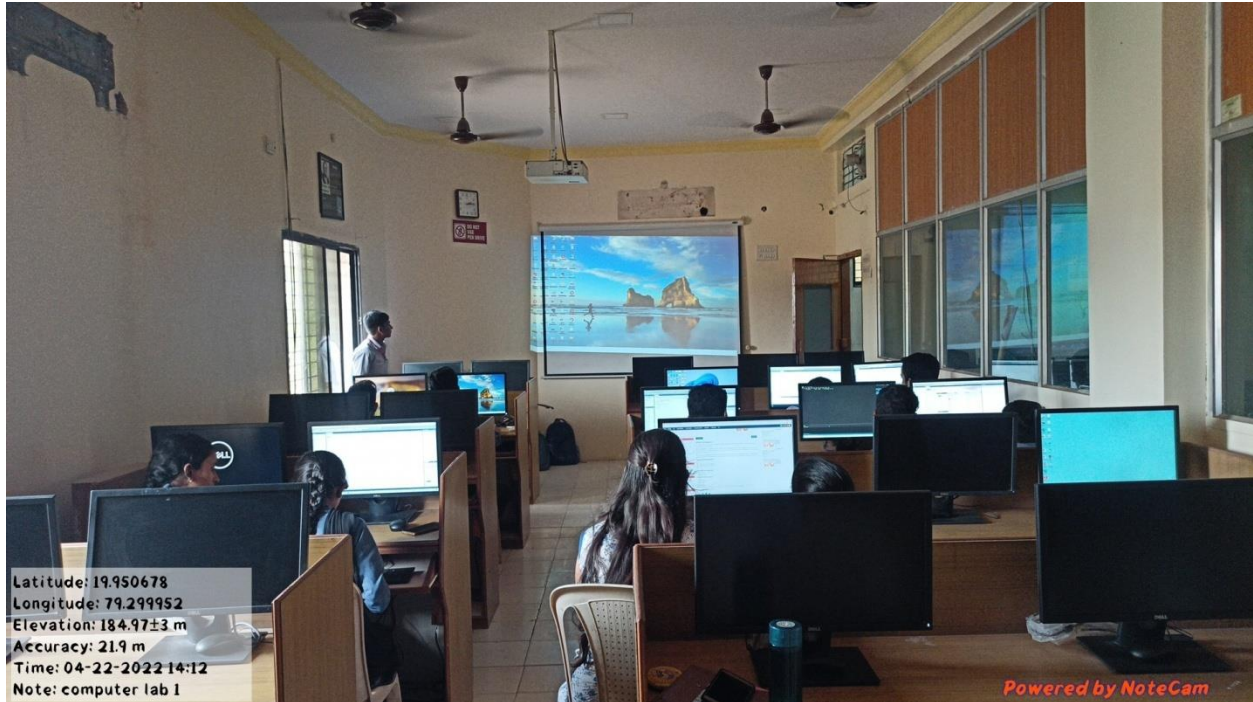

BFD

Room No 234

Sardar Patel Mahavidyalaya, Chandrapur

Geotagged photos of ICT enabled Class rooms & Seminar Halls

ICT Laboratories -13
Seminar Halls – 03

ICT LABORATORIES

1. MCA/BCA Computer Lab 1

2. MCA/BCA Computer Lab 2